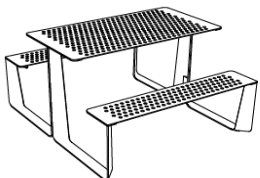

RTS250 picnic bord L 1,2m, perforert plate, p.lakk stål