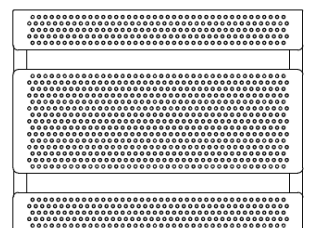

RTS250 picnic bord L 1,2m, perforert plate, p.lakk stål