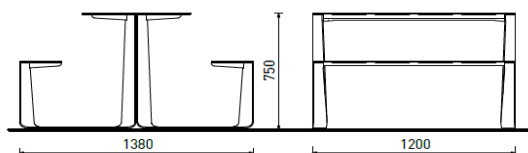

RTS250 picnic bord L 1,2m, perforert plate, p.lakk stål