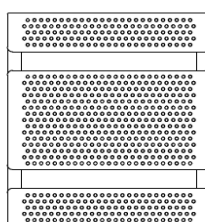

RTS250 picnic bord L 1,2m, perforert plate, p.lakk stål