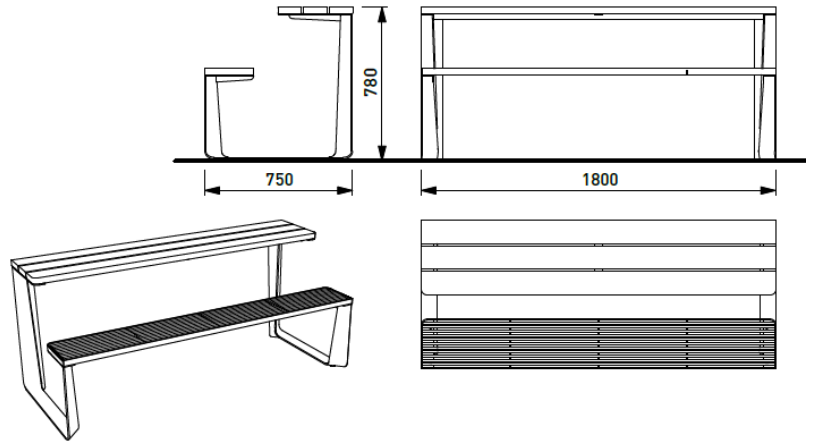

RTS311J 1-sidig picnic bord, L 1,8m, Thermoask, stålseter, p.lakk stål